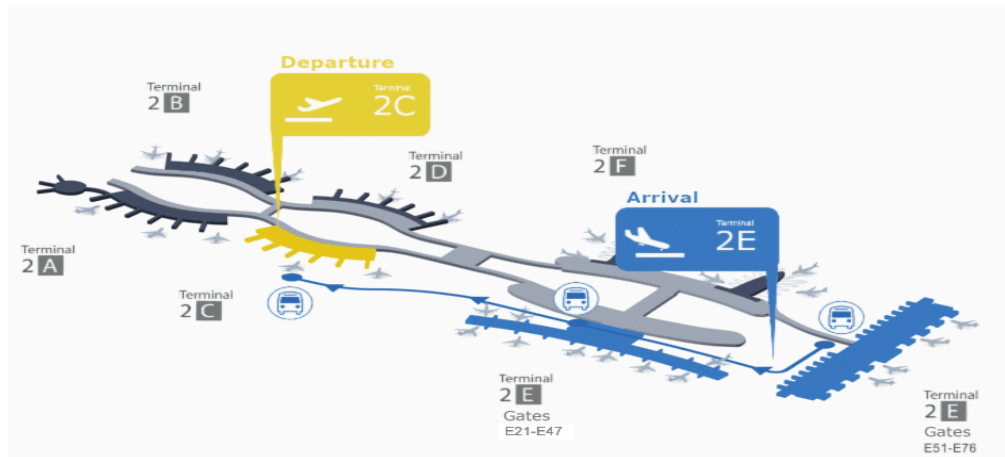

Paris-Charles de Gaulle transfers

Arriving from
and departing for

US
Bangalore

at Terminal 2E
from Terminal 2C

Transfer
shuttle in restricted area

- Transfer counter
- Bureau de change
- Elevator
- Cafeteria, Restaurant
- Conveyor belt
- Pharmacy
- Escalator
- ADP Information
- ATM
- Train station

1

Upon leaving the aircraft

- Follow the transfer sign
- Follow the signs for Terminal 2C
- Go past the transfer counter
- Take the transfer shuttle

2

Upon leaving the transfer shuttle

- Follow the transfer sign
- Go to the upper level using the escalators or stairs
- Follow the signs for Gates C80-91
- Go past the transfer counter
- Go through the security check
- Go to the upper level using the escalators or stairs
- Go to the boarding lounge